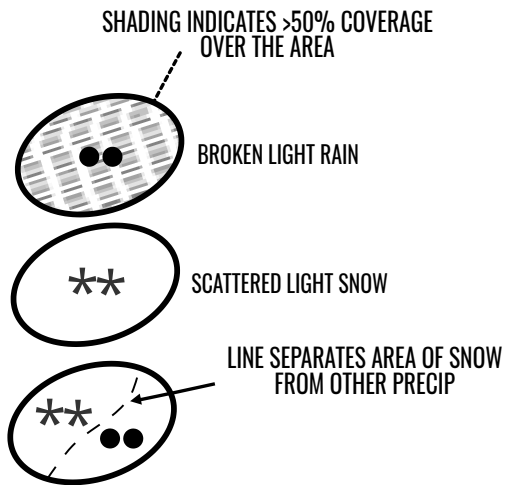

# WEATHER SYMBOLS

Chicago O'Hare. Broken Ceiling at 1,000 feet. 3 miles visibility. Temperature 16°, dewpoint 12°, light train showers. Winds from the Northwest at 15 knots.

### TURBULENCE PIREPS