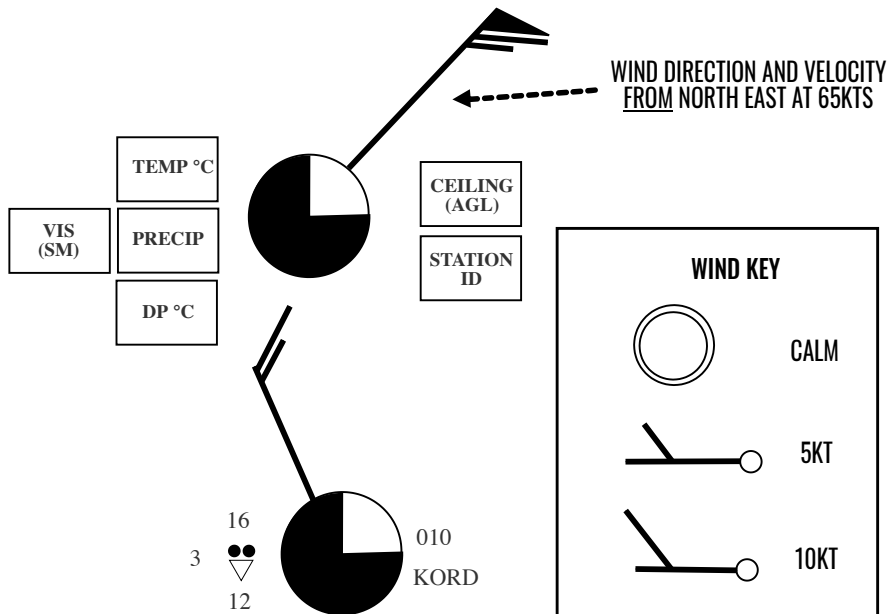

# WEATHER SYMBOLS

Chicago O'Hare. Broken Ceiling at 1,000 feet. 3 miles visibility. Temperature 16°, dewpoint 12°, light train showers. Winds from the Northwest at 15 knots.

### TURBULENCE PIREPS