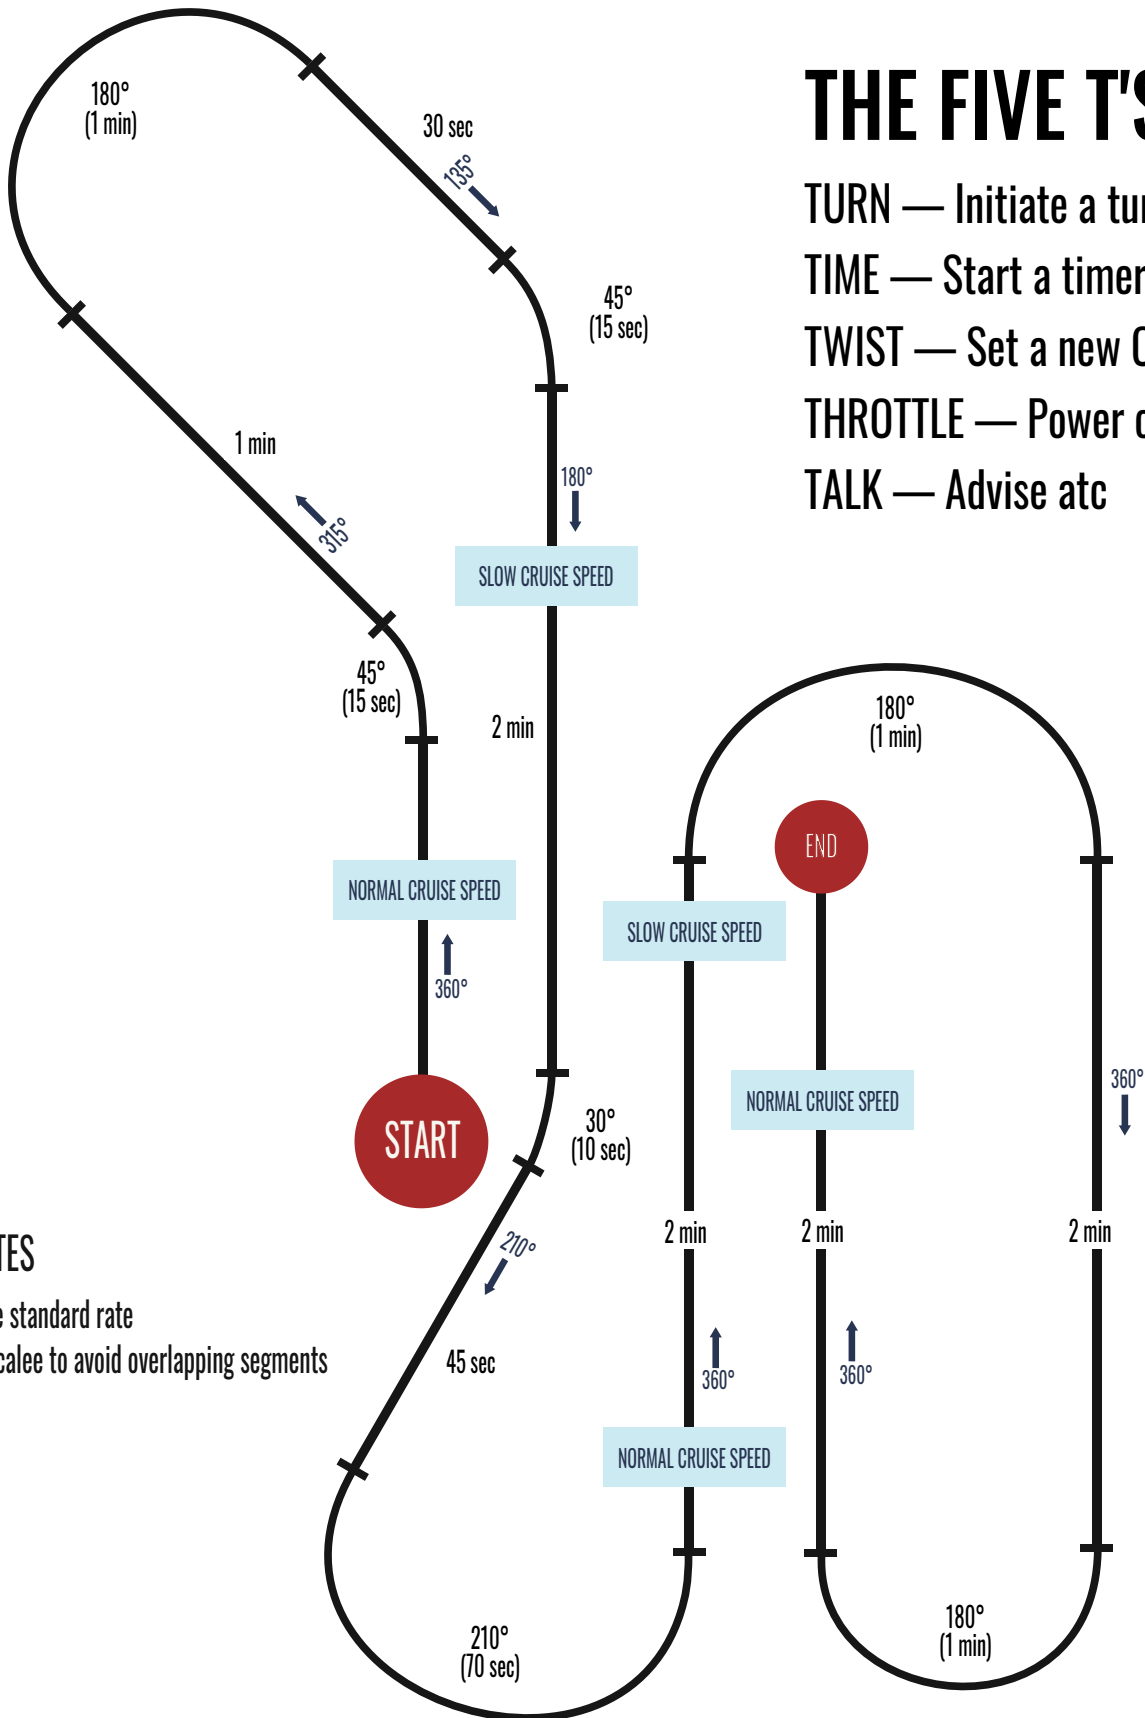

PATTERN ALPHA

THE FIVE T'S

TURN — Initiate a turn

TIME — Start a timer

TWIST — Set a new OBS course

THROTTLE — Power changes

TALK — Advise atc

NOTES

- All turns are standard rate
- Drawn off-scale to avoid overlapping segments